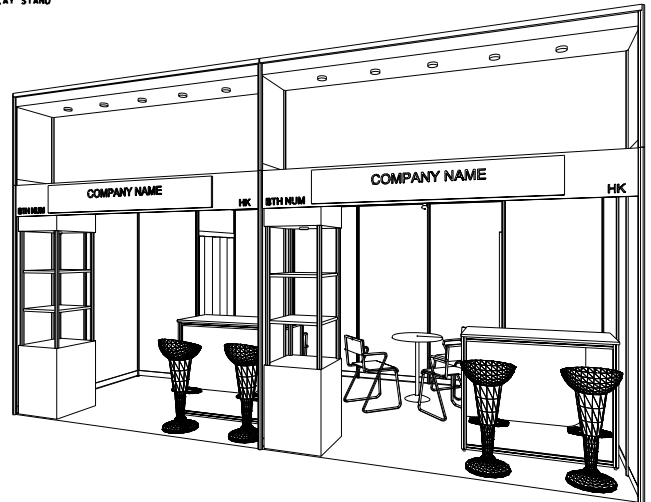

Hong Kong International Wine and Spirits Fair

香港國際美酒展

6M x 3M Standard Booth (OPTION A)

六米乘三米標準攤位

BOOTH SPECIFICATIONS		QTY.
	DISPLAY SHOWCASE	2
	BAR COUNTER	2
	1000W x 300D WOODEN DISPLAY SHELF	4
	LONG ARMED SPOTLIGHT (300MM) 23WATT ENERGY SAVING LAMP (YELLOW LIGHT)	6
	ROUND MEETING TABLE	2
	BAR STOOL	6
	BLACK LEATHER CHAIR	6
	RUBBISH BIN & CARPET (18sqm.)	