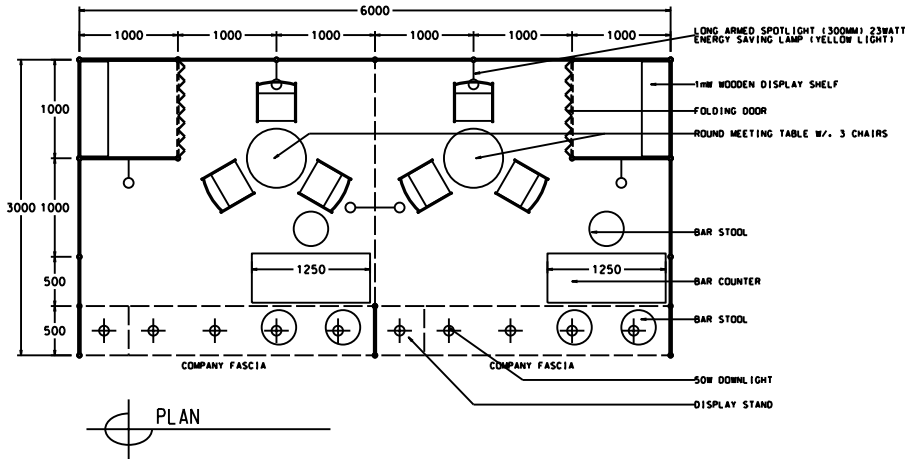

Hong Kong International Wine and Spirits Fair

香港國際美酒展

6M x 3M Standard Booth (OPTION A)

六米乘三米標準攤位

BOOTH SPECIFICATIONS		QTY.
	DISPLAY SHOWCASE	2
	BAR COUNTER	2
	1000W x 300D WOODEN DISPLAY SHELF	4
	LONG ARMED SPOTLIGHT (300MM) 23WATT ENERGY SAVING LAMP (YELLOW LIGHT)	6
	ROUND MEETING TABLE	2
	BAR STOOL	6
	BLACK LEATHER CHAIR	6
	RUBBISH BIN & CARPET (18sqm.)	