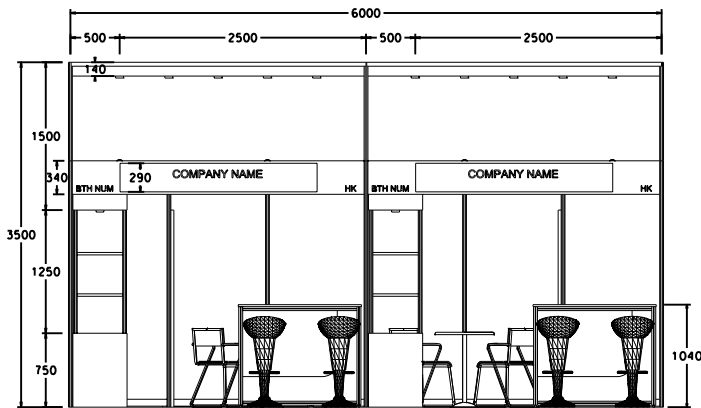

Hong Kong International Wine and Spirits Fair

香港國際美酒展

6M x 3M Standard Booth (OPTION A)

六米乘三米標準攤位

BOOTH SPECIFICATIONS		QTY.
	DISPLAY SHOWCASE	2
	BAR COUNTER	2
	1000W x 300D WOODEN DISPLAY SHELF	4
	LONG ARMED SPOTLIGHT (300MM) 23WATT ENERGY SAVING LAMP (YELLOW LIGHT)	6
	ROUND MEETING TABLE	2
	BAR STOOL	6
	BLACK LEATHER CHAIR	6
	RUBBISH BIN & CARPET (18sqm.)	